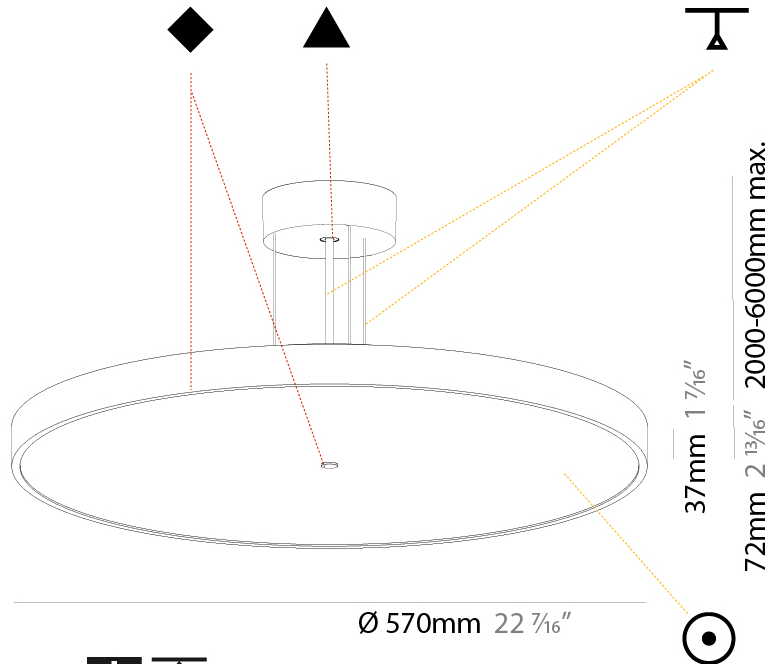

GENERAL

Series: Sign Diva
Subseries: Sign Diva
Brand: Prolicht
Division: Architectural
Mounting Type: Suspension
Mounting Location: Ceiling
Subcategory: Pendant

PHYSICAL

Shape: Round
Diameter (mm): 570
Diameter (in): 22 7/16
Height (mm): 72
Height (in): 2 13/16
Max. Overall Height (mm): 6072
Max. Overall Height (in): 239 1/16
Light Distribution: Direct
Weight (kg): 7.802
Weight (lbs): 17.2

Diffuser: [PMMA - Opal / Micro-Prism / Sparkling Secret / Vintage Industrial with Shine Ring](#)
Fixture Finish: [SSR / BKV / CWI / CRY / HAB / UFT / ITA / RUA / FTG / MYG / LOD / PUS / FRO / FUP / KIA / POP / BLS / SPG / MEY / GOH / GUM / CHC / COM / ABZ / JAG / OBR / MOS / ROR](#)
Fixture Material: [Extruded Aluminum / Steel](#)
Cable Details: [2000mm or 6000mm Transparent Cable](#)

ELECTRICAL

Lamp Type: LED (Zhaga Standard)
Input Wattage (W): 58.3
Total Output Wattage (W): 53
Dimming: [Tri-Mode (Non-Dimming and Phase Dimming (120Vac only) and 0-10V Dimming)](#)
Driver Included: Yes
Driver Location: Integrated
Driver Type: Constant Current - Universal
Driver Class: Class 2
Input Voltage (V): 120 - 277
Constant Current (MA): 350

LED

Color Temperature (°K): [2700 / 3000 / 3500 / 4000](#)
Max. Delivered Lumen (lm): 5060 / 6120 / 6233 / 6360
CRI: >90 CRI
Lamp Life (hrs): 50000

OPTICAL

RATINGS AND CERTIFICATIONS

Certified By: Certified for North American Standards
IP rating: IP20

PROJECT _____
TYPE _____
SPECIFIER _____
QUANTITY _____
DATE _____