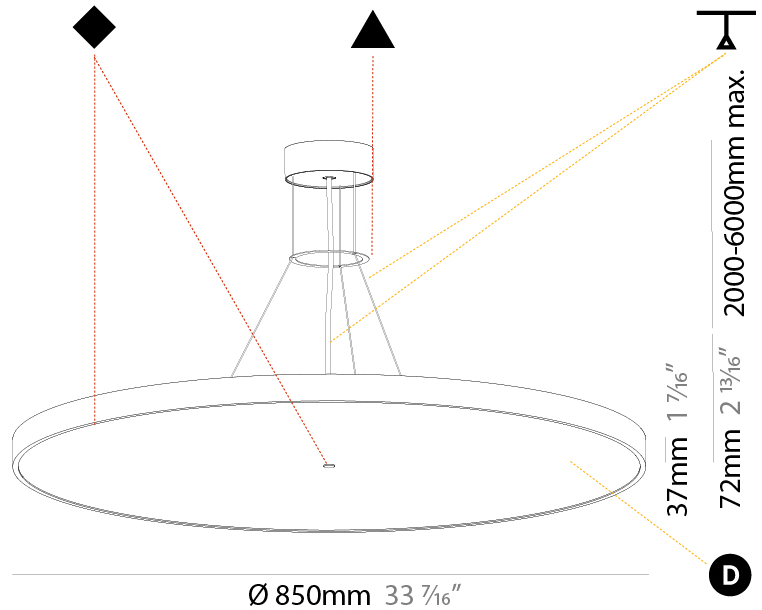

GENERAL

Series: Sign Diva
Subseries: Sign Diva
Brand: Prolicht
Division: Architectural
Mounting Type: Suspension
Mounting Location: Ceiling
Subcategory: Pendant

PHYSICAL

Shape: Round
Diameter (mm): 850
Diameter (in): 33 7/16
Height (mm): 72
Height (in): 2 13/16
Max. Overall Height (mm): 6072
Max. Overall Height (in): 239 7/16
Light Distribution: Direct / Indirect
Weight (kg): 14.868
Weight (lbs): 32.78
Diffuser: PMMA - Opal / Micro-Prism / Sparkling Secret / Vintage Industrial
Fixture Finish: SSR / BKV / CWI / CRY / HAB / UFT / ITA / RUA / FTG / MYG / LOD / PUS / FRO / FUP / KIA / POP / BLS / SPG / MEY / GOH / GUM / CHC / COM / ABZ / JAG / OBR / MOS / ROR
Fixture Material: Extruded Aluminum / Steel
Cable Details: 2000mm or 6000mm Transparent Cable

ELECTRICAL

Lamp Type: LED (Zhaga Standard)
Input Wattage (W): 118.8
Total Output Wattage (W): 94.8
Dimming: Tri-Mode (Non-Dimming and Phase Dimming (120Vac only) and 0-10V Dimming)
Driver Included: Yes
Driver Location: Integrated
Driver Type: Constant Current - Universal
Driver Class: Class 2
Input Voltage (V): 120 - 277
Constant Current (MA): 600 / 350

LED

Color Temperature (°K): 2700 / 3000 / 3500 / 4000
Max. Delivered Lumen (lm): 9880 / 12310 / 12554 / 12810
CRI: >90 CRI
Lamp Life (hrs): 50000

OPTICAL

RATINGS AND CERTIFICATIONS

Certified By: Certified for North American Standards
IP rating: IP20