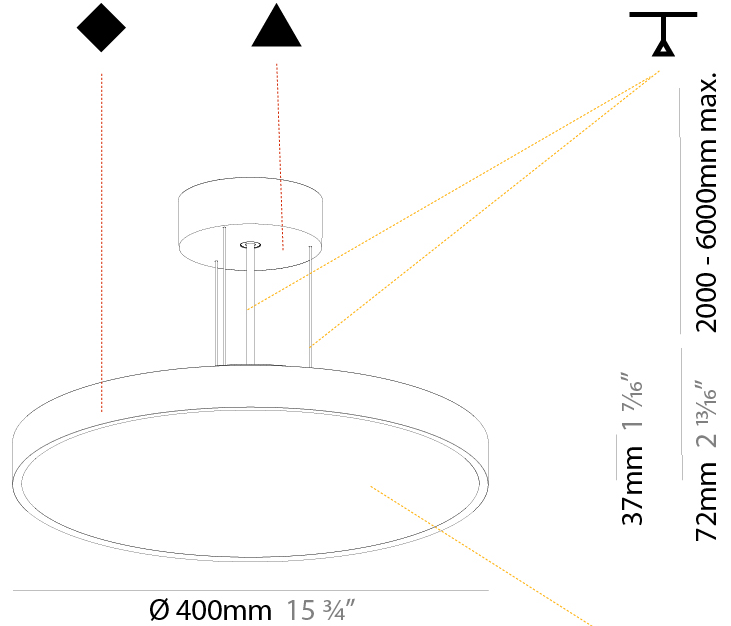

GENERAL

Series: Sign Diva
Subseries: Sign Diva
Brand: Prolicht
Division: Architectural
Mounting Type: Suspension
Mounting Location: Ceiling
Subcategory: Pendant

PHYSICAL

Shape: Round
Diameter (mm): 400
Diameter (in): 15 3/4
Height (mm): 72
Height (in): 2 13/16
Max. Overall Height (mm): 2072
Max. Overall Height (in): 81 3/16
Light Distribution: Direct
Weight (kg): 2.972
Weight (lbs): 6.55
Diffuser: [PMMA - Opal / Micro-Prism / Sparkling Secret / Vintage Industrial with Shine Ring](#)
Fixture Finish: [SSR / BKV / CWI / CRY / HAB / UFT / ITA / RUA / FTG / MYG / LOD / PUS / FRO / FUP / KIA / POP / BLS / SPG / MEY / GOH / GUM / CHC / COM / ABZ / JAG / OBR / MOS / ROR](#)
Fixture Material: [Extruded Aluminum / Steel](#)
Cable Details: [2000mm or 6000mm Transparent Cable](#)

ELECTRICAL

Lamp Type: LED (Zhaga Standard)
Input Wattage (W): 19.8
Total Output Wattage (W): 16
Dimming: [Tri-Mode (Non-Dimming and Phase Dimming (120Vac only) and 0-10V Dimming)](#)
Driver Included: Yes
Driver Location: Integrated
Driver Type: Constant Current - Universal
Driver Class: Class 2
Input Voltage (V): 120 - 277
Constant Current (MA): 500

LED

[Color Temperature (°K): 2700 / 3000 / 3500 / 4000](#)
Max. Delivered Lumen (lm): 1160 / 1733 / 1741 / 1776
CRI: >90 CRI
Lamp Life (hrs): 50000

OPTICAL

RATINGS AND CERTIFICATIONS

Certified By: Certified for North American Standards
IP rating: IP20

PROJECT	_____
TYPE	_____
SPECIFIER	_____
QUANTITY	_____
DATE	_____