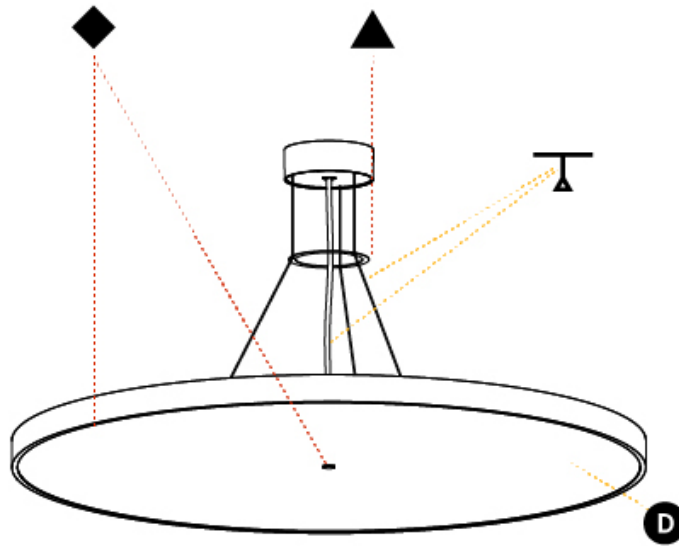

SIGN DIVA SUSPENSION

A300007-

PROJECT
TYPE
SPECIFIER
QUANTITY
DATE